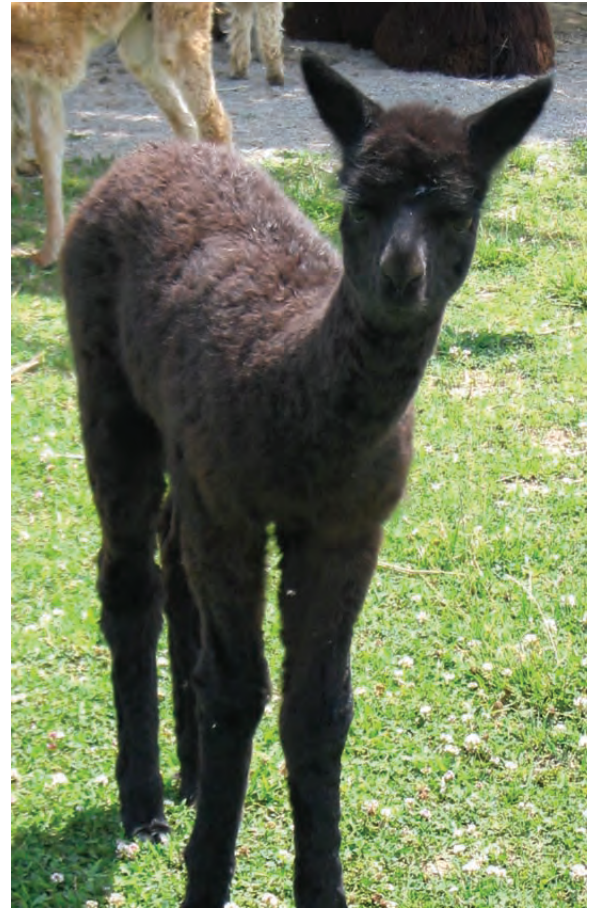

Edward, a bay black male, born May 28th

BearKamp Farms

located east of Belleville
(near St. Louis)

618-207-4500

888-7-alpaca

website: www.alpacalifestyle.org

Valparaiso, a medium fawn/beige male, born June 28th (sold).

Kendra, a bay black female, born May 14th on Mother's Day

BearKamp Farms

located east of Belleville
(near St. Louis)

618-207-4500

888-7-alpaca

website: www.alpacalifestyle.org

ISU, a medium brown male, born May 19th